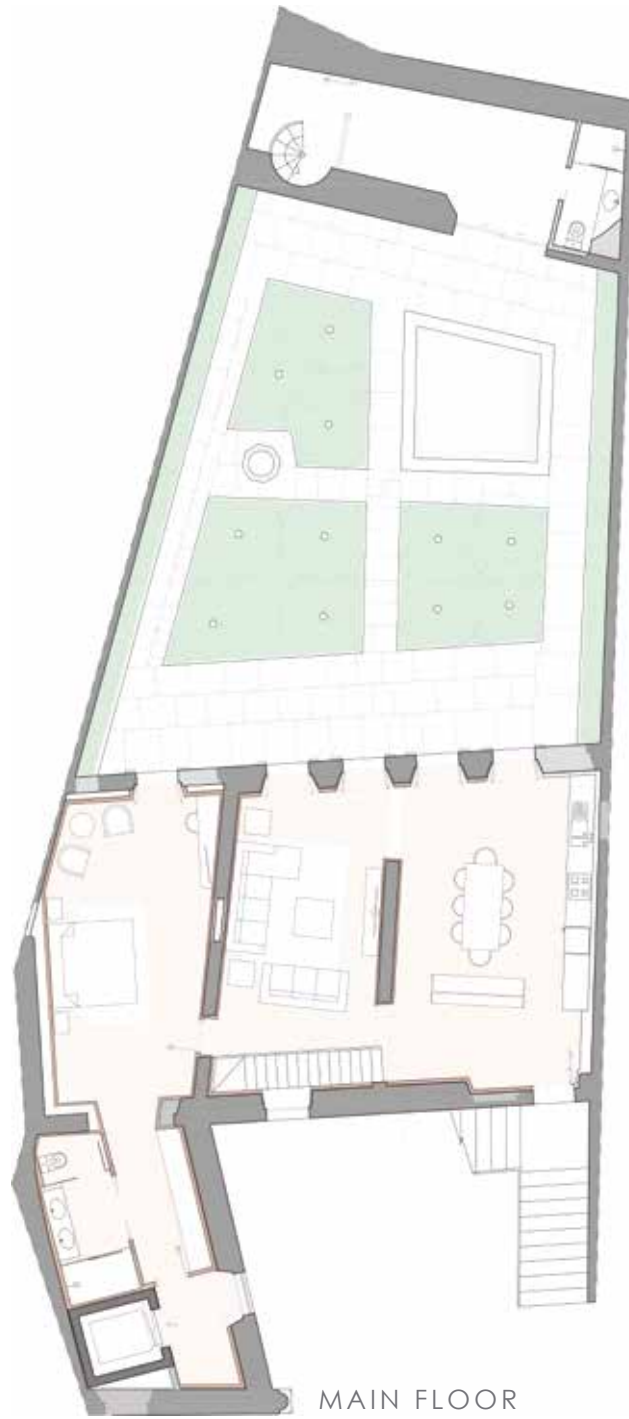

LIVING SPACE 101

MAIN FLOOR

GROUND FLOOR

LIVING SPACE 101	Build. Surf.	Terrace surf. area	Garden surf. area	Total surf. area
GROUND FLOOR	69			
MEZZANINE FLOOR	140		136	
GROUND FLOOR (STUDY)	36			
1ST FLOOR (ESTUDY)	10	18		
2ND FLOOR (ESTUDY)	10			
TOTAL	265	18	136	419

LOWER FLOOR

ESTUDY

2nd FLOOR

1st FLOOR

GROUND FLOOR

LIVING SPACE 101	Build. Surf.	Terrace surf. area	Garden surf. area	Total surf. area
GROUND FLOOR	69			
MEZZANINE FLOOR	140		136	
GROUND FLOOR (STUDY)	36			
1ST FLOOR (ESTUDY)	10	18		
2ND FLOOR (ESTUDY)	10			
TOTAL	265	18	136	419